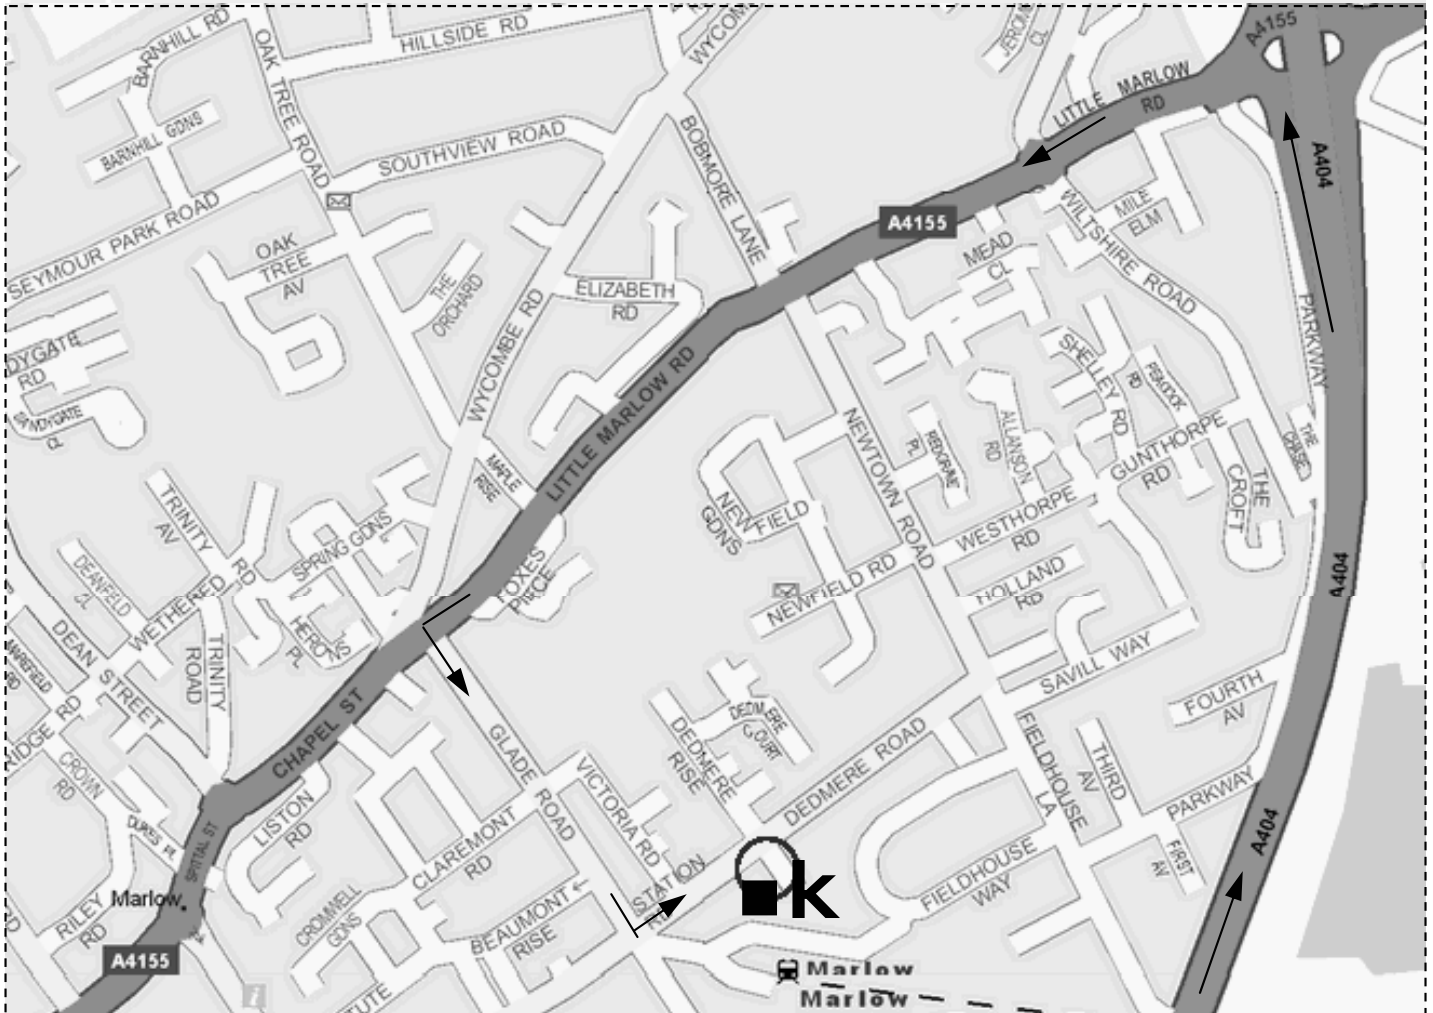

Directions from the M4 to Kell systems.

Leave the M4 at junction **M4 J8-J9** and straight ahead into **A404(M)** direction **HENLEY, [A404(M)] HIGH WYCOMBE, MAIDENHEAD (WEST)**.

2.7 miles
4.3 km

91.7 miles
147.6 km

Leave the A404(M) at junction **A404(M) J9b** and straight ahead into **A404**.

3.9 miles
6.3 km

94.4 miles
151.9 km

You are entering **MARLOW**.

Continue straight onto **roundabout**.
(Marlow)

357 yards
326 m

99.2 miles
159.6 km

After 357 yards take the 1st Exit off the **roundabout** into **A4155 (Little Marlow Road)**.
(Marlow)

0.8 miles
1.3 km

99.4 miles
159.9 km

Turn left onto **Glade Road**.
(Marlow)

262 yards
240 m

100.1 miles
161.2 km

Turn left onto **Dedmere Road**.
(Marlow)

135 yards
123 m

100.5 miles
161.7 km

Regency House,
Mere Park, Dedmere Road,
Marlow, Bucks, SL7 1FJ
Tel :: 01628 47 47 57

kellsystems